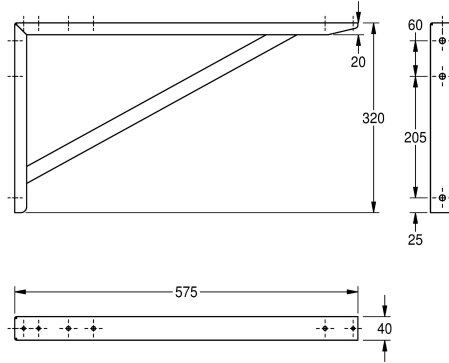

## KWC MAXIMA Bracket

Modell-Linie: MAXIMA | MAXB600  
Catering sinks | Complementary parts catering

### KWC-No.

**2000057092**

Single bracket made of chromium nickel steel

Bracket for KWC commercial sinks, stainless steel, surface satin finished, material thickness 1.5 mm, inclusive screws and dowels.

### Technical Data

material	stainless steel
material code	1.4301 Chrome Nickel steel V2A
material thickness	1.5 mm
overall depth	575 mm
overall height	320 mm
overall width	40 mm
surface finish	satin finished
type of mounting	wall mounting