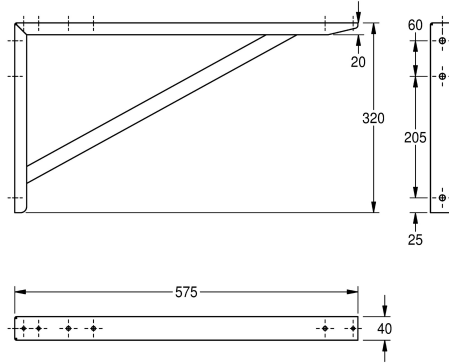

KWC MAXIMA Bracket

Modell-Linie: MAXIMA | MAXB600
Catering sinks | Complementary parts catering

KWC-No.

2000057092

Single bracket made of chromium nickel steel

Bracket for KWC commercial sinks, stainless steel, surface satin finished, material thickness 1.5 mm, inclusive screws and dowels.

Technical Data

material	stainless steel
material code	1.4301 Chrome Nickel steel V2A
material thickness	1.5 mm
overall depth	575 mm
overall height	320 mm
overall width	40 mm
surface finish	satin finished
type of mounting	wall mounting