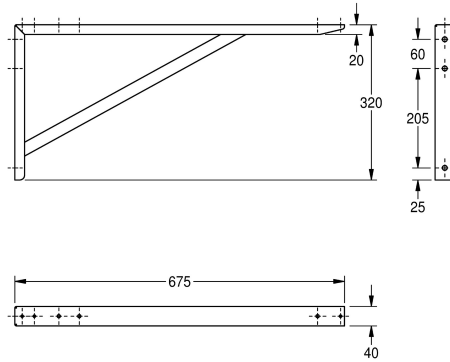

## KWC MAXIMA Bracket

Modell-Linie: MAXIMA | MAXB700  
Catering sinks | Complementary parts catering

### KWC-No.

**2000057094**

Single bracket made of chromium nickel steel

Bracket for KWC commercial sinks, stainless steel, surface satin finished, material thickness 1.5 mm, inclusive screws and dowels.

### Technical Data

material	stainless steel
material code	1.4301 Chrome Nickel steel V2A
material thickness	1.5 mm
overall depth	675 mm
overall height	320 mm
overall width	40 mm
surface finish	satin finished
type of mounting	wall mounting