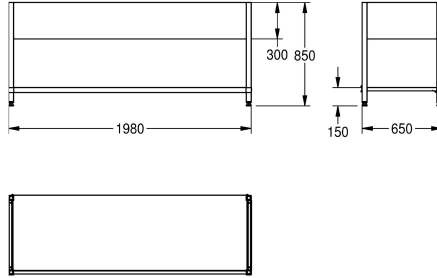

## KWC MAXIMA Frame for Maxima

Modell-Linie: MAXIMA | MAXF200-70  
Catering sinks | Complementary parts catering

| KWC-No.  |
|--|
| <b>2000057101</b><br>Frame for screw fixings made of chromium nickel steel |
| <b>2000057104</b><br>Frame for screw fixings made of chromium nickel steel |
| <b>2000057106</b><br>Frame for screw fixings made of chromium nickel steel |
| <b>2000057108</b><br>Frame for screw fixings made of chromium nickel steel |
| <b>2000057112</b><br>Frame for screw fixings made of chromium nickel steel |
| <b>2000057114</b><br>Frame for screw fixings made of chromium nickel steel |
| <b>2000057117</b><br>Frame for screw fixings made of chromium nickel steel |
| <b>2000057118</b><br>Frame for screw fixings made of chromium nickel steel |
| <b>2000057120</b><br>Frame for screw fixings made of chromium nickel steel |
| <b>2000057122</b><br>Frame for screw fixings made of chromium nickel steel |
| <b>2000057124</b><br>Frame for screw fixings made of chromium nickel steel |
| <b>2000057126</b><br>Frame for screw fixings made of chromium nickel steel |

| overall width |
|---------------|
| 1,180 mm      |
| 1,180 mm      |
| 1,380 mm      |
| 1,380 mm      |
| 1,580 mm      |
| 1,980 mm      |
| 1,980 mm      |
| 2,580 mm      |
| 2,580 mm      |
| 580 mm        |
| 680 mm        |
| 680 mm        |

Underframe to screw with KWC commercial sink, stainless steel, surface satin finished, material thickness 1 mm, with 300 mm cover, feet 40 x 40 mm and height adjustable to 25 mm, cross stud on

backside for better stability, inclusive mounting set.  
For MAXL sinks (700 mm deep, 2000 mm wide)

|                                |
|--------------------------------|
| stainless steel                |
| 1.4301 Chrome Nickel steel V2A |
| 1 mm                           |
| 650 mm                         |
| 850 mm                         |
| 1,980 mm                       |
| satin finished                 |
| no mounting                    |