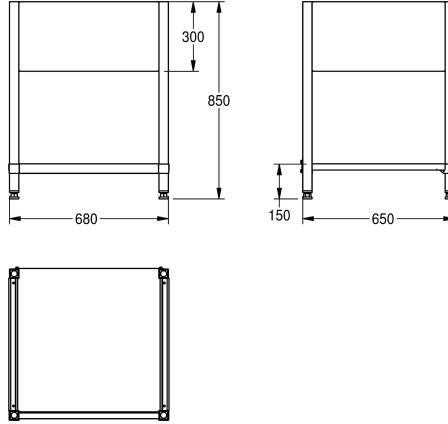

## KWC MAXIMA Frame for Maxima

Modell-Linie: MAXIMA | MAXF70-70  
Catering sinks | Complementary parts catering

| KWC-No.  |
|--|
| <b>2000057101</b><br>Frame for screw fixings made of chromium nickel steel |
| <b>2000057104</b><br>Frame for screw fixings made of chromium nickel steel |
| <b>2000057106</b><br>Frame for screw fixings made of chromium nickel steel |
| <b>2000057108</b><br>Frame for screw fixings made of chromium nickel steel |
| <b>2000057112</b><br>Frame for screw fixings made of chromium nickel steel |
| <b>2000057114</b><br>Frame for screw fixings made of chromium nickel steel |
| <b>2000057117</b><br>Frame for screw fixings made of chromium nickel steel |
| <b>2000057118</b><br>Frame for screw fixings made of chromium nickel steel |
| <b>2000057120</b><br>Frame for screw fixings made of chromium nickel steel |
| <b>2000057122</b><br>Frame for screw fixings made of chromium nickel steel |
| <b>2000057124</b><br>Frame for screw fixings made of chromium nickel steel |
| <b>2000057126</b><br>Frame for screw fixings made of chromium nickel steel |

| overall width |
|---------------|
| 1,180 mm      |
| 1,180 mm      |
| 1,380 mm      |
| 1,380 mm      |
| 1,580 mm      |
| 1,980 mm      |
| 1,980 mm      |
| 2,580 mm      |
| 2,580 mm      |
| 580 mm        |
| 680 mm        |
| 680 mm        |

Underframe to screw with KWC commercial sink, stainless steel, surface satin finished, material thickness 1 mm, with 300 mm cover, feet 40 x 40 mm and height adjustable to 25 mm, cross stud on

backside for better stability, inclusive mounting set.  
For MAXL sinks (700 mm deep, 700 mm wide)

|                                |
|--------------------------------|
| stainless steel                |
| 1.4301 Chrome Nickel steel V2A |
| 1 mm                           |
| 650 mm                         |
| 850 mm                         |
| 680 mm                         |
| satin finished                 |
| no mounting                    |