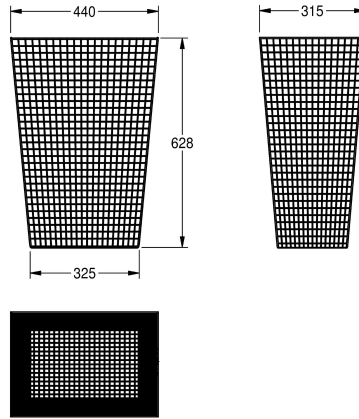

KWC Waste bin

Modell-Linie: ACCESSOIRES | CHR607
Accessories | Waste bins

KWC-No.

2000057137

Fill volume 61 litres, dimensions 440 x 628 x 315 mm (W x H x D)

2000057138

Fill volume 31 litres, dimensions 350 x 505 x 252 mm (W x H x D)

Waste bin free standing or for wall mounting, stainless steel, surface satin finished, wire thickness 2 mm, square perforated facia pattern, includes stainless steel screws and dowels.

Dimensions 440 x 628 x 315 mm (W x H x D)

Technical Data

bag holder	no
filling volume	61 Liter
lid	no
lock	no lock
material	stainless steel
material code	1.4301 Chrome Nickel steel V2A
material thickness	2 mm
overall depth	315 mm
overall height	628 mm
overall width	440 mm
surface finish	satin finished
type of fixing	catch
type of mounting	wall mounting