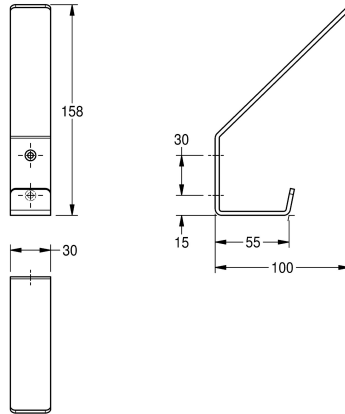

## KWC Clothes hook

Modell-Linie: ACCESSOIRES | CHR690  
Accessories | Hooks

### KWC-No.

**2000057150**

Dimensions 30 x 158 x 100 mm (W x H x D)

Double cloth hook for wall mounting, stainless steel grade 304L, surface satin finished, two drilled holes for fixation, includes stainless steel screws and dowels.

Dimensions 30 x 158 x 100 mm (W x H x D)

### Technical Data

number of hooks	2
material	stainless steel
material code	1.4301 Chrome Nickel steel V2A
material thickness	2 mm
overall depth	100 mm
overall height	158 mm
overall width	30 mm
surface finish	satin finished
type of fixing	screw
type of mounting	wall mounting