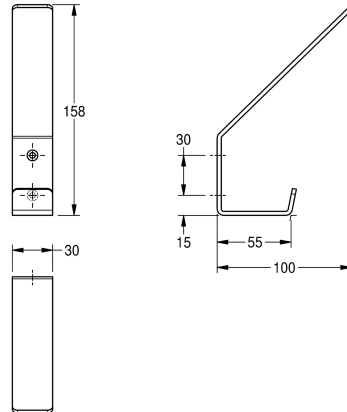

KWC Clothes hook

Modell-Linie: ACCESSOIRES | CHR690
Accessories | Hooks

KWC-No.

2000057150

Dimensions 30 x 158 x 100 mm (W x H x D)

Double cloth hook for wall mounting, stainless steel grade 304L, surface satin finished, two drilled holes for fixation, includes stainless steel screws and dowels.

Dimensions 30 x 158 x 100 mm (W x H x D)

Technical Data

number of hooks	2
material	stainless steel
material code	1.4301 Chrome Nickel steel V2A
material thickness	2 mm
overall depth	100 mm
overall height	158 mm
overall width	30 mm
surface finish	satin finished
type of fixing	screw
type of mounting	wall mounting