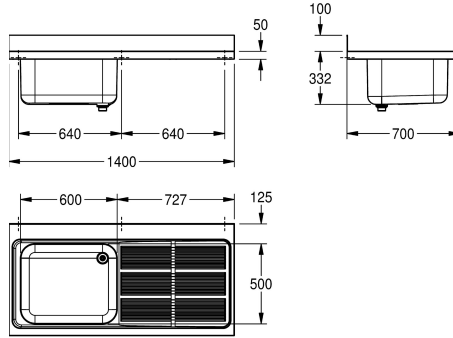

KWC MAXIMA

Ammattikäyttöön tarkoitettu tiskipöytä

Modell-Linie: MAXIMA | MAXL112-140

Catering | Catering sinks

KWC-No.

2000057159

Huuhteluallas oikealla

2000057556

Huuhteluallas vasemmalla

Kuivatustason paikka

Oikea

Vasen

Commercial sink for inset or wall mounting, stainless steel, surface satin finished, material thickness 1 mm, deep drawn seamless welded bowl with dimensions, without overflow and 100 mm tap ledge, bowl left or right, 1 1/2" waste with two part overflow tube consisting of perforated stainless steel tube and plastic tube, drain board with raffle and slanted to bowl, drain board with reinforced

stainless steel bracket, 100 mm rear upstand, wall mounting brackets optional, drilling holes for wall mounting prelasered.

Dimensions 1400 x 432 x 700 mm (L x K x S)
Drain board right

Tekniset tiedot

Altaan korkeus

300 mm

Altaan pinta

Satiinipintainen

Altaan syvyys

500 mm

Altaan pituus

600 mm

Kuivatustason paikka

Oikea

Kuivatustaso tai laskutaso

Välitustaso

ATT-WS-DSQ

yes

Materiaali

Ruostumaton teräs

Rst teräslaji

1.4301

Materiaalin vahvuus

1 mm

Melun ehkäisy

Kyllä

Kokonaissyvyys

700 mm

Kokonaiskorkeus

432 mm

Kokonaisleveys

1,400 mm

Takanosto

Kyllä

Pinnan viimeistely

Satiinipintainen

Hanataso

Kyllä

Asennustapa

Asennettu tuotteeseen

Pohjaventtiilin paikka

Oikea taka kulma

Pohjaventtiilin ulkonema

216 mm

sisältää pohjaventtiilin

Kyllä

Pohjaventtiilin koko

DN 40

lviCode

0