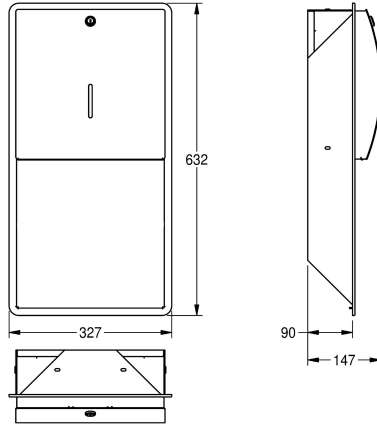

### KWC-No.

**2000057207**

Dimensions 327 x 632 x 147 mm (W x H x D)

Paper towel dispenser for recessed mounting, stainless steel, surface satin finished, front with InoxPlus surface refinement for the reduction of finger marks and better cleaning characteristics (easy to clean), material thickness 1.5 mm, curved front cover, cylinder lock with KWC standard key, inspection window on front, loading

capacity 300 - 400 pcs. of paper depending on convolution, includes stainless steel screws and dowels.

Dimensions 327 x 632 x 147 mm (W x H x D)

### Technical Data

filling quantity
filling quantity uom
lock
material
material code
material thickness
overall depth
overall height
overall width
surface finish
surface treatment
type of consumable
type of fixing
type of mounting
type of operation

400
towels
key-lock
stainless steel
1.4301 Chrome Nickel steel V2A
1.5 mm
147 mm
632 mm
327 mm
satin finished
InoxPlus (anti fingerprint)
paper towel
screw
recessed mounting
manual operation