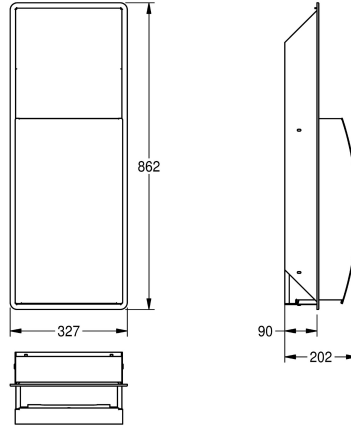

KWC STRATOS

Waste bin for recessed mounting

Modell-Linie: STRATOS | STRX605E

Accessories | Waste bins

KWC-No.

2000057229

Dimensions 327 x 862 x 202 mm (W x H x D)

Waste bin for recessed mounting, stainless steel, surface satin finished, front with InoxPlus surface refinement for the reduction of finger marks and better cleaning characteristics (easy to clean), material thickness 1.5 mm, curved front cover, cylinder lock with

KWC standard key, approx. 22 liter capacity, integrated bag holder, includes stainless steel screws and dowels.

Dimensions 327 x 862 x 202 mm (W x H x D)

Technical Data

bag holder
filling volume
lid
lock
material
material code
material thickness
overall depth
overall height
overall width
surface treatment
type of fixing
type of mounting

yes
22 Liter
no
key-lock
stainless steel
1.4301 Chrome Nickel steel V2A
1.5 mm
202 mm
862 mm
327 mm
InoxPlus (anti fingerprint)
screw
recessed mounting