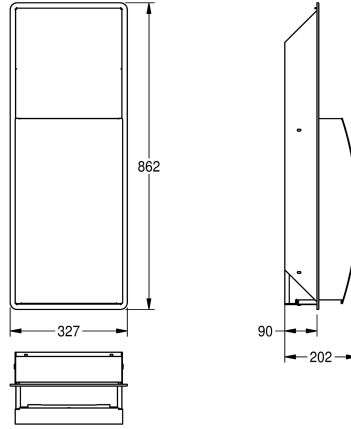

KWC STRATOS Waste bin for recessed mounting

Modell-Linie: **STRATOS | STRX605E**
Accessories | Waste bins

KWC-No.

2000057229

Dimensions 327 x 862 x 202 mm (W x H x D)

Waste bin for recessed mounting, stainless steel, surface satin finished, front with InoxPlus surface refinement for the reduction of finger marks and better cleaning characteristics (easy to clean), material thickness 1.5 mm, curved front cover, cylinder lock with

KWC standard key, approx. 22 liter capacity, integrated bag holder, includes stainless steel screws and dowels.

Dimensions 327 x 862 x 202 mm (W x H x D)

Technical Data

bag holder
filling volume
lid
lock
material
material code
material thickness
overall depth
overall height
overall width
surface treatment
type of fixing
type of mounting

yes
22 Liter
no
key-lock
stainless steel
1.4301 Chrome Nickel steel V2A
1.5 mm
202 mm
862 mm
327 mm
InoxPlus (anti fingerprint)
screw
recessed mounting