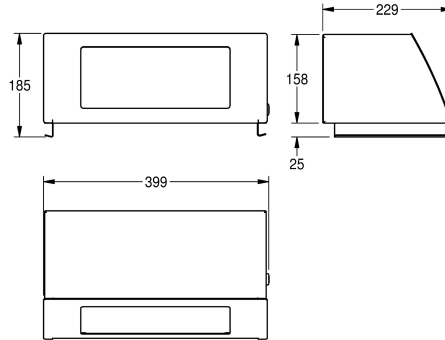

KWC STRATOS

Folding self-closing lid for waste bin

Modell-Linie: STRATOS | STRX608

Accessories | Complementary parts accessories

KWC-No.

2000057231

Dimensions 399 x 185 x 229 mm (W x H x D)

Folding self-closing lid for waste bin STRX607, stainless steel, surface satin finished, front with InoxPlus surface refinement for the reduction of finger marks and better cleaning characteristics (easy to clean), material thickness 1.5 mm, inclined front with selfclosing

lid, cylinder lock with KWC standard key, includes stainless steel screws and dowels, without waste bin.

Dimensions 396 x 183 x 229 mm (W x H x D)

Technical Data

lock
material
material code
material thickness
overall depth
overall height
overall width
slot height
slot width
surface treatment
type of fixing
type of mounting

key-lock
stainless steel
1.4301 Chrome Nickel steel V2A
1.5 mm
229 mm
185 mm
399 mm
120 mm
264 mm
InoxPlus (anti fingerprint)
screw
on waste bin

INOX PLUS

Mandatory Accessories

STRATOS waste bin for wall mounting

KWC STRATOS

Folding self-closing lid for waste bin

Modell-Linie: STRATOS | STRX608

Accessories | Complementary parts accessories

2000057230

STRX607
