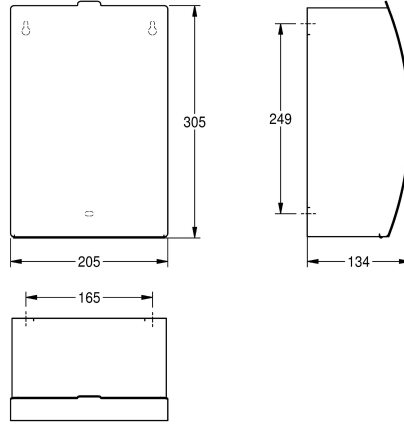

KWC STRATOS

Hygiene waste bin for wall mounting

Modell-Linie: STRATOS | STRX611

Accessories | Hygiene bins

KWC-No.

2000057375

Dimensions 205 x 305 x 134 mm (W x H x D)

Sanitary towel and disposal bin for wall mounting, stainless steel, surface satin finished, front with InoxPlus surface refinement for the reduction of finger marks and better cleaning characteristics (easy to clean), material thickness 1.5 mm, curved front cover, approx. 3.8

liter capacity, folding selfclosing lid with piano hinge, removable plastic container inside, includes stainless steel screws and dowels.

Dimensions 205 x 305 x 134 mm (W x H x D)

Technical Data

bag holder
filling volume
lid
lock
material
material code
material thickness
overall depth
overall height
overall width
surface treatment
type of fixing
type of mounting

no
3.8 Liter
yes
no lock
stainless steel
1.4301 Chrome Nickel steel V2A
1.5 mm
134 mm
305 mm
205 mm
InoxPlus (anti fingerprint)
screw
wall mounting

**INOX
PLUS**