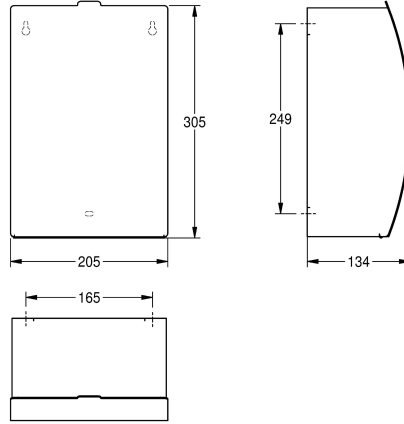

KWC STRATOS

Hygiene waste bin for wall mounting

Modell-Linie: STRATOS | STRX611

Accessories | Hygiene bins

KWC-No.

2000057375

Dimensions 205 x 305 x 134 mm (W x H x D)

Sanitary towel and disposal bin for wall mounting, stainless steel, surface satin finished, front with InoxPlus surface refinement for the reduction of finger marks and better cleaning characteristics (easy to clean), material thickness 1.5 mm, curved front cover, approx. 3.8

liter capacity, folding selfclosing lid with piano hinge, removable plastic container inside, includes stainless steel screws and dowels.

Dimensions 205 x 305 x 134 mm (W x H x D)

Technical Data

| |
|--------------------|
| bag holder |
| filling volume |
| lid |
| lock |
| material |
| material code |
| material thickness |
| overall depth |
| overall height |
| overall width |
| surface treatment |
| type of fixing |
| type of mounting |

| |
|--------------------------------|
| no |
| 3.8 Liter |
| yes |
| no lock |
| stainless steel |
| 1.4301 Chrome Nickel steel V2A |
| 1.5 mm |
| 134 mm |
| 305 mm |
| 205 mm |
| InoxPlus (anti fingerprint) |
| screw |
| wall mounting |