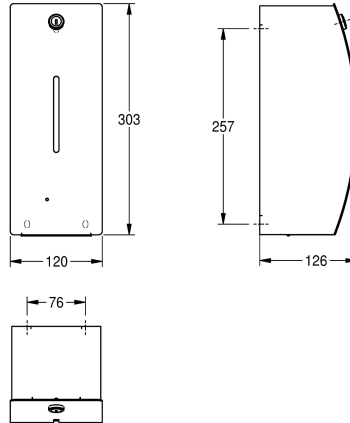

KWC STRATOS

Electronic soap dispenser for wall mounting

Modell-Linie: STRATOS | STRX625

Accessories | Soap dispensers

KWC-No.

2000057388

Dimensions 120 x 303 x 126 mm (W x H x D)

STRATOS Touch free soap dispenser for wall mounting, stainless steel, surface satin finished, front with InoxPlus surface refinement for the reduction of finger marks and better cleaning characteristics (easy to clean), material thickness 1.5 mm, curved front cover, cylinder lock with KWC standard key, inspection window on front, infrared sensor activity for non-touch operation, red light shows battery status, includes 6 pcs. 1.5 V Alkaline AA batteries, suitable

for liquid soaps and lotions, 0.8 liter soap tank, depending on soap between 0.6 and 1.1 ml is dispensed, mounting height 300 mm above wash basin or table top, includes stainless steel screws and dowels.

Dimensions 120 x 303 x 126 mm (W x H x D)

Technical Data

filling quantity	800
filling quantity uom	ml
lock	key-lock
material	stainless steel
material code	1.4301 Chrome Nickel steel V2A
material thickness	1.5 mm
number of batteries	6
overall depth	126 mm
overall height	303 mm
overall width	120 mm
surface finish	satin finished
surface treatment	InoxPlus (anti fingerprint)
type of batteries	AA Mignon battery 1.5 V
type of consumable	liquid soap
type of fixing	screw
type of mounting	wall mounting
type of operation	sensor operation
type of soap container	integrated refillable tank