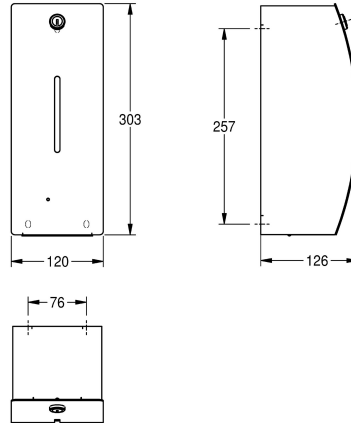

### KWC-No.

**2000057388**

Dimensions 120 x 303 x 126 mm (W x H x D)

STRATOS Touch free soap dispenser for wall mounting, stainless steel, surface satin finished, front with InoxPlus surface refinement for the reduction of finger marks and better cleaning characteristics (easy to clean), material thickness 1.5 mm, curved front cover, cylinder lock with KWC standard key, inspection window on front, infrared sensor activity for non-touch operation, red light shows battery status, includes 6 pcs. 1.5 V Alkaline AA batteries, suitable

for liquid soaps and lotions, 0.8 liter soap tank, depending on soap between 0.6 and 1.1 ml is dispensed, mounting height 300 mm above wash basin or table top, includes stainless steel screws and dowels.

Dimensions 120 x 303 x 126 mm (W x H x D)

### Technical Data

filling quantity	800
filling quantity uom	ml
lock	key-lock
material	stainless steel
material code	1.4301 Chrome Nickel steel V2A
material thickness	1.5 mm
number of batteries	6
overall depth	126 mm
overall height	303 mm
overall width	120 mm
surface finish	satin finished
surface treatment	InoxPlus (anti fingerprint)
type of batteries	AA Mignon battery 1.5 V
type of consumable	liquid soap
type of fixing	screw
type of mounting	wall mounting
type of operation	sensor operation
type of soap container	integrated refillable tank