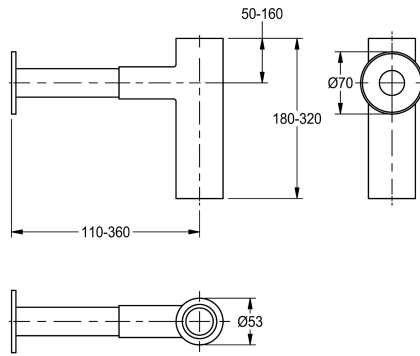

### Trap

Modell-Linie: WASHPLACES-ACCS | XINX140

Washbasins & Washtroughs | Complementary parts wash basins

#### KWC-No.

**2000057417**

Trap "Clic"

Trap "Clic", chromated brass trap, surface high polished, extendable (max. 360 mm) and height adjustable (max. 320 mm).

#### Technical Data

quantity

1

quantity uom

piece