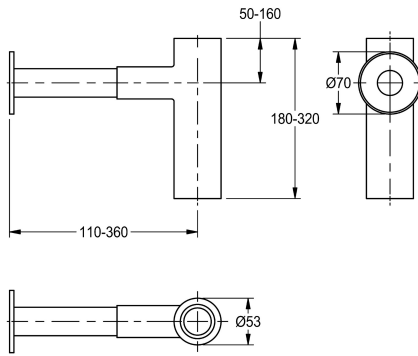

KWC

Trap

Modell-Linie: WASHPLACES-ACCS | XINX140

Washbasins & Washtroughs | Complementary parts wash basins

KWC-No.

2000057417

Trap "Clic"

Trap "Clic", chromated brass trap, surface high polished, extendable (max. 360 mm) and height adjustable (max. 320 mm).

Technical Data

quantity

1

quantity uom

piece