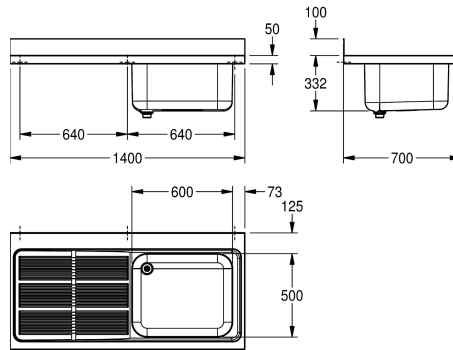

### KWC-No.

**2000057159**  
Drip section right

**2000057556**  
Drip section left

### drainer position

right

left

Commercial sink for inset or wall mounting, stainless steel, surface satin finished, material thickness 1 mm, deep drawn seamless welded bowl with dimensions, without overflow and 100 mm tap ledge, bowl left or right, 1 1/2" waste with two part overflow tube consisting of perforated stainless steel tube and plastic tube, drain

### Technical Data

bowl - bowl height

300 mm

bowl finish

satin finished

bowl - depth

500 mm

bowl - width

700 mm

overall height

432 mm

overall width

1,400 mm

rear upstand

yes

surface finish