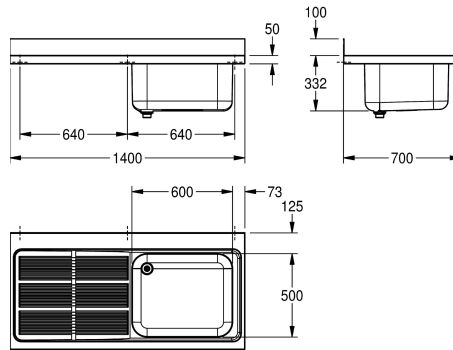

KWC MAXIMA Commercial sink

Modell-Linie: MAXIMA | MAXL117-140
Catering sinks | Catering sinks

KWC-No.

2000057159
Drip section right

2000057556
Drip section left

drainer position

right

left

Commercial sink for inset or wall mounting, stainless steel, surface satin finished, material thickness 1 mm, deep drawn seamless welded bowl with dimensions, without overflow and 100 mm tap ledge, bowl left or right, 1 1/2" waste with two part overflow tube consisting of perforated stainless steel tube and plastic tube, drain

Technical Data

bowl - bowl height

300 mm

bowl finish

satin finished

bowl - depth

500 mm

bowl - width

700 mm

overall height

432 mm

overall width

1,400 mm

rear upstand

yes

surface finish