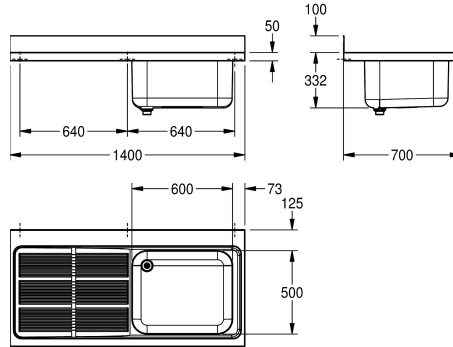

KWC MAXIMA Commercial sink

Modell-Linie: MAXIMA | MAXL117-140
Catering sinks | Catering sinks

KWC-No.

2000057159
Drip section right

2000057556
Drip section left

drainer position

right

left

Commercial sink for inset or wall mounting, stainless steel, surface satin finished, material thickness 1 mm, deep drawn seamless welded bowl with dimensions, without overflow and 100 mm tap ledge, bowl left or right, 1 1/2" waste with two part overflow tube consisting of perforated stainless steel tube and plastic tube, drain

Technical Data

bowl - bowl height

300 mm

bowl finish

satin finished

bowl - depth

500 mm

bowl - width

700 mm

overall height

432 mm

overall width

1,400 mm

rear upstand

yes

surface finish