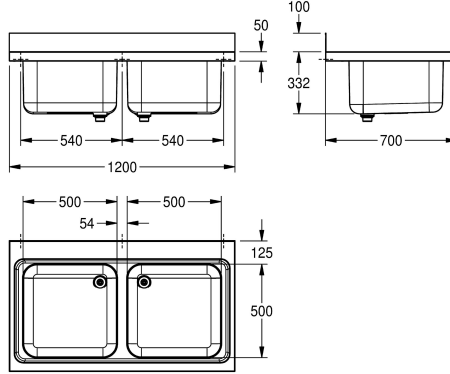

## KWC MAXIMA Commercial sink

Modell-Linie: MAXIMA | MAXL200-120  
Catering sinks | Catering sinks

#### 2000057561

Dimensions 1200 x 432 x 700 mm (W x H x D) Washbasin  
dimensions 500 x 300 x 500 mm (W x H x D)

Commercial sink for inset or wall mounting, stainless steel, surface satin finished, material thickness 1 mm, two deep drawn seamless welded bowls, without overflow and 100 mm tap ledge, 1 1/2" waste with two part overflow tube consisting of perforated stainless steel tube and plastic tube, 100 mm rear upstand, wall

mounting brackets optional, drilling holes for wall mounting prelasered.

Dimensions 1200 x 432 x 700 mm (W x H x D)

### Technical Data

bowl - bowl height	300 mm
bowl finish	satin finished
bowl - depth	500 mm
bowl - width	500 mm
drainer or storage	no
material	stainless steel
material code	1.4301 Chrome Nickel steel V2A
material thickness	1 mm
noise prevention	yes
overall depth	700 mm
overall height	432 mm
overall width	1,200 mm
rear upstand	yes
surface finish	satin finished
tap ledge	yes
type of mounting	mounted on product
waste hole position	right back corner
waste hole projection	216 mm
waste kit included	yes
waste size	DN 40