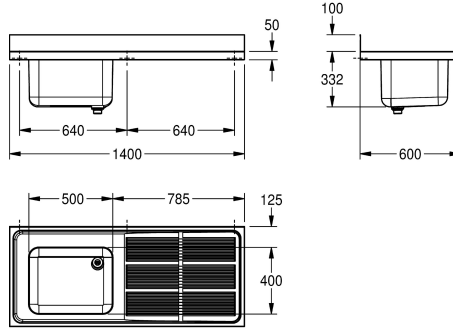

KWC MAXIMA

Ammattikäyttöön tarkoitettu tiskipöytä

Modell-Linie: MAXIMA | MAXS 112-140

Catering | Catering sinks

KWC-No.

2000057662

Laskutaso oikealla

2000057700

Huuhtelutaso vasemmalla

Kuivatustason paikka

Oikea

Vasen

Commercial sink for inset or wall mounting, stainless steel, surface satin finished, material thickness 1 mm, deep drawn seamless welded bowl with dimensions, without overflow and 80 mm tap ledge, bowl left or right, 1 1/2" waste with two part overflow tube consisting of perforated stainless steel tube and plastic tube, drain board with raffle and slanted to bowl, drain board with reinforced

stainless steel bracket, 100 mm rear upstand, wall mounting brackets optional, drilling holes for wall mounting prelasered.

Dimensions 1400 x 432 x 600 mm (L x K x S)
Drain board right

Tekniset tiedot

Altaan korkeus

300 mm

Altaan pinta

Satiinipintainen

Altaan syvyys

400 mm

Altaan pituus

500 mm

Kuivatustason paikka

Oikea

Kuivatustaso tai laskutaso

Välitustaso

ATT-WS-DSQ

yes

Materiaali

Ruostumaton teräs

Rst teräslaji

1.4301

Materiaalin vahvuus

1 mm

Melun ehkäisy

Kyllä

Kokonaissyvyys

600 mm

Kokonaiskorkeus

432 mm

Kokonaisleveys

1,400 mm

Takanosto

Kyllä

Pinnan viimeistely

Satiinipintainen

Hanataso

Kyllä

Asennustapa

Asennettu tuotteeseen

Pohjaventtiilin paikka

Oikea taka kulma

Pohjaventtiilin ulkonema

221 mm

sisältää pohjaventtiilin

Kyllä

Pohjaventtiilin koko

DN 40

lviCode

0