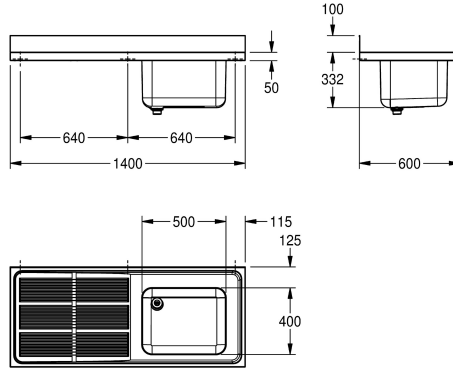

KWC MAXIMA Commercial sink

Modell-Linie: MAXIMA | MAXS 117-140
Catering sinks | Catering sinks

KWC-No.

2000057662
Drip section right

2000057700
Drip section left

drainer position

right

left

Commercial sink for inset or wall mounting, stainless steel, surface satin finished, material thickness 1 mm, deep drawn seamless welded bowl with dimensions, without overflow and 80 mm tap ledge, bowl left or right, 1 1/2" waste with two part overflow tube consisting of perforated stainless steel tube and plastic tube, drain

board with ruffle and slanted to bowl, drain board with reinforced stainless steel bracket, 100 mm rear upstand, wall mounting brackets optional, drilling holes for wall mounting prelasered.

Drain board left

Technical Data

bowl - bowl height

300 mm

bowl finish

satin finished

bowl - depth

400 mm

bowl - width

500 mm

drainer position

left

drainer or storage

drainer

drainer / storage board quanti

1-

material

stainless steel

material code

1.4301 Chrome Nickel steel V2A

material thickness

1 mm

noise prevention

yes

overall depth

600 mm

overall height

432 mm

overall width

1,400 mm

rear upstand

yes

surface finish

satin finished

tap ledge

yes

type of mounting

mounted on product

waste hole position

left back corner

waste hole projection

221 mm

waste kit included

yes

waste size

DN 40

Optional Accessories