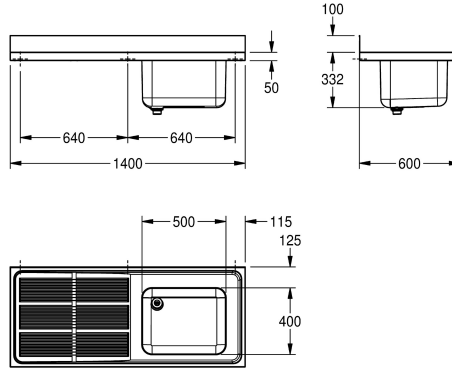

KWC MAXIMA Commercial sink

Modell-Linie: MAXIMA | MAXS 117-140
Catering sinks | Catering sinks

KWC-No.

2000057662
Drip section right

2000057700
Drip section left

drainer position

right

left

Commercial sink for inset or wall mounting, stainless steel, surface satin finished, material thickness 1 mm, deep drawn seamless welded bowl with dimensions, without overflow and 80 mm tap ledge, bowl left or right, 1 1/2" waste with two part overflow tube consisting of perforated stainless steel tube and plastic tube, drain

board with raffle and slanted to bowl, drain board with reinforced stainless steel bracket, 100 mm rear upstand, wall mounting brackets optional, drilling holes for wall mounting prelasered.

Drain board left

Technical Data

bowl - bowl height

300 mm

bowl finish

satin finished

bowl - depth

400 mm

bowl - width

500 mm

drainer position

left

drainer or storage

drainer

drainer / storage board quanti

yes

material

stainless steel

material code

1.4301 Chrome Nickel steel V2A

material thickness

1 mm

noise prevention

yes

overall depth

600 mm

overall height

432 mm

overall width

1,400 mm

rear upstand

yes

surface finish

satin finished

tap ledge

yes

type of mounting

mounted on product

waste hole position

left back corner

waste hole projection

221 mm

waste kit included

yes

waste size

DN 40

Optional Accessories