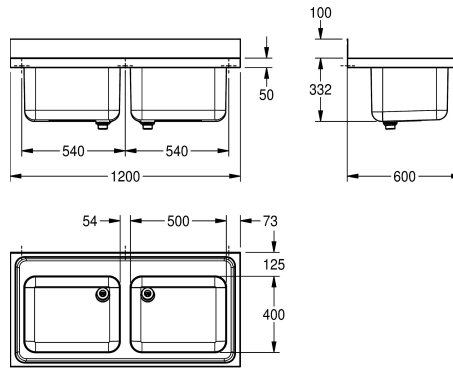

KWC MAXIMA Commercial sink

Modell-Linie: MAXIMA | MAXS 200-120
Catering sinks | Catering sinks

KWC-No.

2000057702

Dimensions 1200 x 432 x 600 mm (W x H x D) Washbasin
dimensions 500 x 300 x 400 mm (W x H x D)

Commercial sink and underframe welded together, stainless steel, surface satin finished, material thickness 1 mm, two deep drawn seamless welded bowls, without overflow and 80 mm tap ledge, 1 1/2" waste with two part overflow tube consisting of perforated stainless steel tube and plastic tube, 100 mm rear upstand,

underframe with 300 mm cover, feet 40 x 40 mm and height adjustable to 25 mm, cross stud on backside for better stability, drilling holes for wall mounting prelasered.

Dimensions 1200 x 432 x 600 mm (W x H x D)

Technical Data

bowl - bowl height	300 mm
bowl finish	satin finished
bowl - depth	400 mm
bowl - width	500 mm
drainer or storage	no
material	stainless steel
material code	1.4301 Chrome Nickel steel V2A
material thickness	1 mm
noise prevention	yes
overall depth	600 mm
overall height	432 mm
overall width	1,200 mm
rear upstand	yes
surface finish	satin finished
tap ledge	yes
type of mounting	mounted on product
waste hole position	left back corner
waste hole projection	221 mm
waste kit included	yes
waste size	DN 40