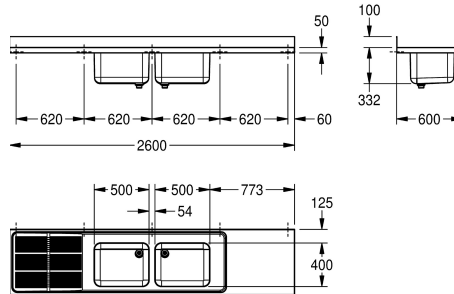

KWC MAXIMA Commercial sink

Modell-Linie: MAXIMA | MAXS 227-260
Catering sinks | Catering sinks

KWC-No.

2000057712

Drip section right / storage surface left

2000057714

Drip section left / storage surface right

drainer position

right

left

Commercial sink and underframe welded together, stainless steel, surface satin finished, material thickness 1 mm, two deep drawn seamless welded bowls, without overflow and 80 mm tap ledge, 1 1/2" waste with two part overflow tube consisting of perforated stainless steel tube and plastic tube, drain board with riffle and slanted to bowl, storage board left or right, drain board on opposite side of storage board, drain board with reinforced stainless steel

bracket, 100 mm rear upstand, underframe with 300 mm cover, feet 40 x 40 mm and height adjustable to 25 mm, cross stud on backside for better stability, drilling holes for wall mounting prelasered.

Drain board left

Technical Data

bowl - bowl height

300 mm

bowl finish

satin finished

bowl - depth

400 mm

bowl - width

500 mm

drainer position

left

drainer or storage

drainer and storage

drainer / storage board quanti

ll-

material

stainless steel

material code

1.4301 Chrome Nickel steel V2A

material thickness

1 mm

noise prevention

yes

overall depth

600 mm

overall height

432 mm

overall width

2,600 mm

rear upstand

yes

surface finish

satin finished

tap ledge

yes

type of mounting

mounted on product

waste hole position

left back corner

waste hole projection

221 mm

waste kit included

yes

waste size

DN 40