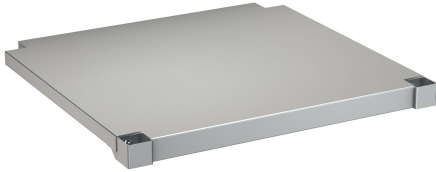

KWC MAXIMA Shelf for Maxima

Modell-Linie: MAXIMA | MAXT140-60
Catering | Kompletterande delar catering

KWC-No.

2000057716
Shelf for frame, made of chromium nickel steel

2000057755
Shelf for frame, made of chromium nickel steel

2000057756
Shelf for frame, made of chromium nickel steel

2000057757
Shelf for frame, made of chromium nickel steel

2000057758
Shelf for frame, made of chromium nickel steel

2000057759
Shelf for frame, made of chromium nickel steel

2000057760
Shelf for frame, made of chromium nickel steel

2000057761
Shelf for frame, made of chromium nickel steel

2000057763
Shelf for frame, made of chromium nickel steel

2000100002
Shelf for frame, made of chromium nickel steel

2000100003
Shelf for frame, made of chromium nickel steel

2000100004
Shelf for frame, made of chromium nickel steel

Övergripande djup

548 mm

648 mm

548 mm

648 mm

548 mm