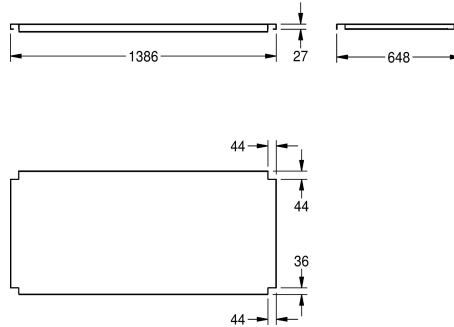

KWC MAXIMA Shelf for Maxima

Modell-Linie: MAXIMA | MAXT140-70
Catering | Kompletterande delar catering

KWC-No.	Övergripande djup	Total bredd
2000057716 Shelf for frame, made of chromium nickel steel	548 mm	1,186 mm
2000057755 Shelf for frame, made of chromium nickel steel	648 mm	1,186 mm
2000057756 Shelf for frame, made of chromium nickel steel	548 mm	1,386 mm
2000057757 Shelf for frame, made of chromium nickel steel	648 mm	1,386 mm
2000057758 Shelf for frame, made of chromium nickel steel	548 mm	1,586 mm
2000057759 Shelf for frame, made of chromium nickel steel	548 mm	1,986 mm
2000057760 Shelf for frame, made of chromium nickel steel	648 mm	1,986 mm
2000057761 Shelf for frame, made of chromium nickel steel	548 mm	2,586 mm
2000057763 Shelf for frame, made of chromium nickel steel	548 mm	586 mm
2000100002 Shelf for frame, made of chromium nickel steel	648 mm	686 mm
2000100003 Shelf for frame, made of chromium nickel steel	548 mm	686 mm
2000100004 Shelf for frame, made of chromium nickel steel	648 mm	2,586 mm

Hylla till KWC kommersiella bänk med 600 eller 700 mm bredd, rostfritt stål, satin yta, godstjocklek 1.2 mm inkl. hållare till hylla.

för MAXS bänk (700 mm djup, 1400 mm lång)

Technical Data

Material	Rostfritt stål
Materialkod	1.4301
Material tjocklek	1.2 mm
Övergripande djup	648 mm
Total höjd	41 mm
Total bredd	1,386 mm
Ytfinish	Satin yta
Typ av fixering	Skruv
Typ av montering	MOUNTED-ON-PRODUCT