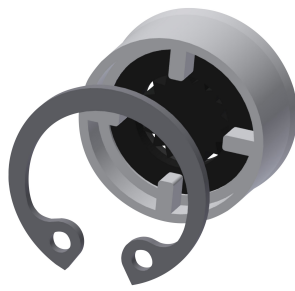

KWC AQUAJET-Slimline Shower head for wall connection

Modell-Linie: AQUAJET-SLIMLINE | AQUA751
Showers | Shower heads

KWC-No.

2000065932

With 0.15 l/s flow regulator.

AQUAJET-Slimline shower head DN 15 with plastic jet face with anti-calcification system and low aerosol formation, for wall

spout projection

58 mm

surface material

chrome

adjustable tilt angle

no

type

shower head

2030027586
ESHHE0004

Flow controller 12.0 l/min

2000104783
ESHHE0002

Anti-twist protection

2000101108
ZAQUA004

Adhesive flange

2000101467
ZAQUA701

KWC AQUAJET-Slimline Shower head for wall connection

Modell-Linie: AQUAJET-SLIMLINE | AQUA751
Showers | Shower heads

AQUAFIX bar

2000104310
ZCMPX005

Spare Parts

Spare part set

2000104849
ESHAS0001

Flow controller 9,0 l/min

2000104782
ESHHE0001
