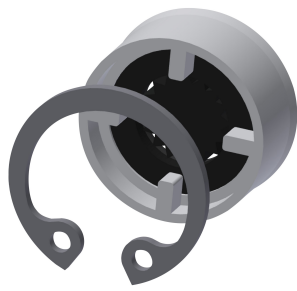

KWC AQUAJET-Slimline Shower head for wall connection

Modell-Linie: AQUAJET-SLIMLINE | AQUA751
Showers | Shower heads

KWC-No.

2000065932

With 0.15 l/s flow regulator.

AQUAJET-Slimline shower head DN 15 with plastic jet face with anti-calcification system and low aerosol formation, for wall

spout projection

58 mm

surface material

chrome

adjustable tilt angle

no

type

shower head

2030027586
ESHHE0004

Flow controller 12.0 l/min

2000104783
ESHHE0002

Anti-twist protection

2000101108
ZAQUA004

Adhesive flange

2000101467
ZAQUA701

KWC AQUAJET-Slimline Shower head for wall connection

Modell-Linie: AQUAJET-SLIMLINE | AQUA751
Showers | Shower heads

AQUAFIX bar

2000104310
ZCMPX005

Spare Parts

Spare part set

2000104849
ESHAS0001

Flow controller 9,0 l/min

2000104782
ESHHE0001
