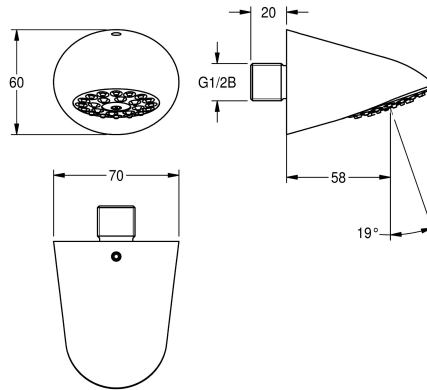

KWC AQUAJET-Slimline Shower head for wall connection

Modell-Linie: AQUAJET-SLIMLINE | AQUA751
Showers | Shower heads

KWC-No.

2000065932

With 0.15 l/s flow regulator.

AQUAJET-Slimline shower head DN 15 with plastic jet face with anti-calcification system and low aerosol formation, for wall

connection, polished chromium-plated brass. With flow controller 9.0 l/min.

Technical Data

diameter nominal

DN 15

minimum flow pressure

1 bar

sound insulation

no

spout projection

58 mm

surface material

chrome

adjustable tilt angle

no

type

shower head

Modell-Linie: AQUAJET-SLIMLINE | AQUA751
Showers | Shower heads

AQUAFIX bar

2000104310
ZCMPX005

Spare Parts

Spare part set

2000104849
ESHAS0001

Flow controller 9,0 l/min

2000104782
ESHHE0001
