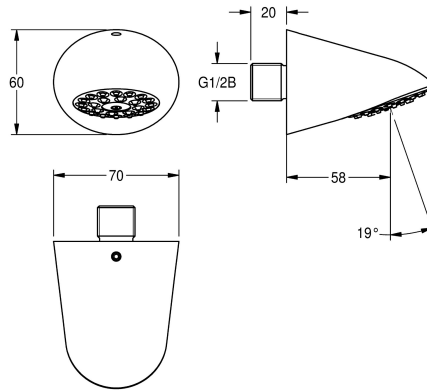

KWC AQUAJET-Slimline Shower head for wall connection

Modell-Linie: AQUAJET-SLIMLINE | AQUA751
Showers | Shower heads

KWC-No.

2000065932

With 0.15 l/s flow regulator.

AQUAJET-Slimline shower head DN 15 with plastic jet face with anti-calcification system and low aerosol formation, for wall

connection, polished chromium-plated brass. With flow controller 9.0 l/min.

Technical Data

diameter nominal

DN 15

minimum flow pressure

1 bar

sound insulation

no

spout projection

58 mm

surface material

chrome

adjustable tilt angle

no

type

shower head

Modell-Linie: AQUAJET-SLIMLINE | AQUA751
Showers | Shower heads

AQUAFIX bar

2000104310
ZCMPX005

Spare Parts

Flow controller 9,0 l/min

2000104782
ESHHE0001
