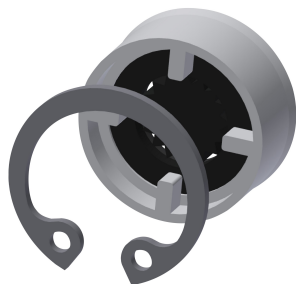

KWC AQUAJET-Slimline Shower head for wall connection

Modell-Linie: AQUAJET-SLIMLINE | AQUA751
Showers | Shower heads

KWC-No.

2000065932

With 0.15 l/s flow regulator.

AQUAJET-Slimline shower head DN 15 with plastic jet face with anti-calcification system and low aerosol formation, for wall

spout projection

58 mm

surface material

chrome

adjustable tilt angle

no

type

shower head

2030027586
ESHHE0004

Flow controller 12.0 l/min

2000104783
ESHHE0002

Anti-twist protection

2000101108
ZAQUA004

Adhesive flange

2000101467
ZAQUA701

KWC AQUAJET-Slimline Shower head for wall connection

Modell-Linie: AQUAJET-SLIMLINE | AQUA751
Showers | Shower heads

AQUAFIX bar

2000104310
ZCMPX005

Spare Parts

Flow controller 9,0 l/min

2000104782
ESHHE0001
