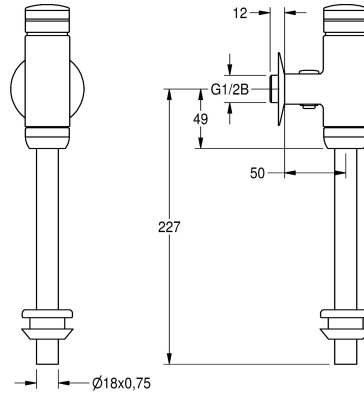

KWC AQUALINE Urinal flush valve

Modell-Linie: AQUALINE | AQRM460
Flushing systems | Self closing urinal flushing system

KWC-No.

2000065995

AQUALINE – urinal flush valve DN 15

2000100071

All-metal construction

AQUALINE urinal flush valve DN 15 for surface installation, flushing quantity and volume flow adjustable, with lockable water quantity

regulator, inlet pipe and connector, polished chromium-plated brass, push cap and screw fitting in chromium-plated plastic.

Technical Data

calculation flow rate cold wat
Flushing volume adjustable
functional principle
diameter nominal
inlet size
material fitting
maximum flow pressure
maximum flushing flow
maximum flush water volume
minimum flow pressure
minimum flushing flow
minimum flush water volume
protective shutdown
sound insulation
surface finish fitting
type of flushing fitting
type of mounting
type of operation
water connection
Basic colour

0,3 l/s
yes
hydraulic self-closing
DN 15
G 1/2 B
brass-look
4 bar
0.7 l/s
4 Liter
1 bar
0.3 l/s
2 Liter
no
II-
chromed
urinal flush valve
wall mounting
manual operation
threaded connection (external)
chrome