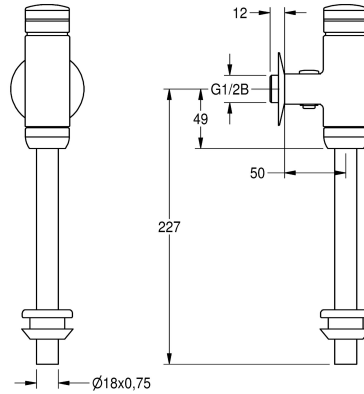

### KWC-No.

**2000065995**

AQUALINE – urinal flush valve DN 15

**2000100071**

All-metal construction

AQUALINE urinal flush valve DN 15 for surface installation, flushing quantity and volume flow adjustable, with lockable water quantity

regulator, inlet pipe and connector, polished chromium-plated brass, push cap and screw fitting in chromium-plated plastic.

### Technical Data

calculation flow rate cold wat

0,3 l/s

Flushing volume adjustable

yes

functional principle

hydraulic self-closing

diameter nominal

DN 15

inlet size

G 1/2 B

material fitting

brass-look

maximum flow pressure

4 bar

maximum flushing flow