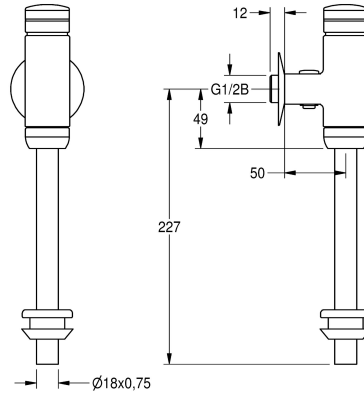

KWC AQUALINE Urinal flush valve

Modell-Linie: AQUALINE | AQRM460
Flushing systems | Self closing urinal flushing system

KWC-No.

2000065995

AQUALINE – urinal flush valve DN 15

2000100071

All-metal construction

AQUALINE urinal flush valve DN 15 for surface installation, flushing quantity and volume flow adjustable, with lockable water quantity

regulator, inlet pipe and connector, polished chromium-plated brass, push cap and screw fitting in chromium-plated plastic.

Technical Data

calculation flow rate cold wat	0,3 l/s
Flushing volume adjustable	yes
functional principle	hydraulic self-closing
diameter nominal	DN 15
inlet size	G 1/2 B
material fitting	brass
maximum flow pressure	4 bar
maximum flushing flow	0.7 l/s
maximum flush water volume	4 Liter
minimum flow pressure	1 bar
minimum flushing flow	0,3 l/s
minimum flush water volume	2 Liter
protective shutdown	no
sound insulation	2
surface finish fitting	chromed
type of flushing fitting	urinal flush valve
type of mounting	wall mounting
type of operation	manual operation
water connection	threaded connection (external)
Basic colour	chrome

Optional Accessories

KWC AQUALINE Urinal flush valve

Modell-Linie: AQUALINE | AQRM460
Flushing systems | Self closing urinal flushing system

Flushing pipe

2000101435
AQRM913

Flushing pipe extension

2000101436
AQRM914