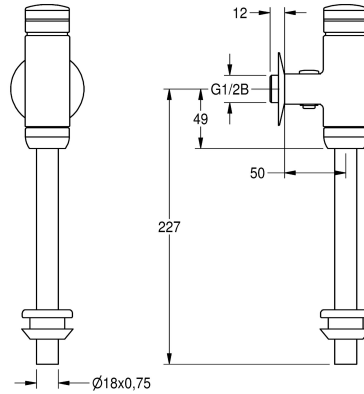

## KWC AQUALINE Urinal flush valve

Modell-Linie: AQUALINE | AQRM460  
Flushing systems | Self closing urinal flushing system

### KWC-No.

**2000065995**

AQUALINE – urinal flush valve DN 15

**2000100071**

All-metal construction

AQUALINE urinal flush valve DN 15 for surface installation, flushing quantity and volume flow adjustable, with lockable water quantity

regulator, inlet pipe and connector, polished chromium-plated brass, push cap and screw fitting in chromium-plated plastic.

### Technical Data

calculation flow rate cold wat	0,3 l/s
Flushing volume adjustable	yes
functional principle	hydraulic self-closing
diameter nominal	DN 15
inlet size	G 1/2 B
material fitting	brass
maximum flow pressure	4 bar
maximum flushing flow	0.7 l/s
maximum flush water volume	4 Liter
minimum flow pressure	1 bar
minimum flushing flow	0,3 l/s
minimum flush water volume	2 Liter
protective shutdown	no
sound insulation	2
surface finish fitting	chromed
type of flushing fitting	urinal flush valve
type of mounting	wall mounting
type of operation	manual operation
water connection	threaded connection (external)
Basic colour	chrome