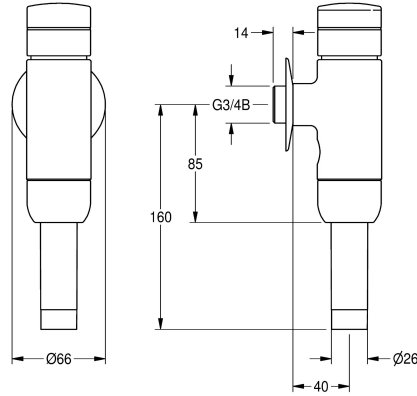

KWC AQUALINE WC flushing valve

Modell-Linie: AQUALINE | AQRM559
Flushing systems | Self closing wc flushing system

KWC-No.

2000100082

DN 15

2000100083

AQUALINE WC DN 20 flushing valve

2000066508

AQUALINE WC flushing valve DN 20, all-metal construction

AQUALINE WC flush valve for surface installation, flushing quantity and

flow rate adjustable, all-metal construction.

Technical Data

calculation flow rate cold wat

1 l/s

Flushing volume adjustable

yes

functional principle

hydraulic self-closing

hygiene flushing

no

diameter nominal

DN 20

inlet size

G 3/4 B

material fitting

brass-look

maximum flow pressure

4 bar

maximum flushing flow