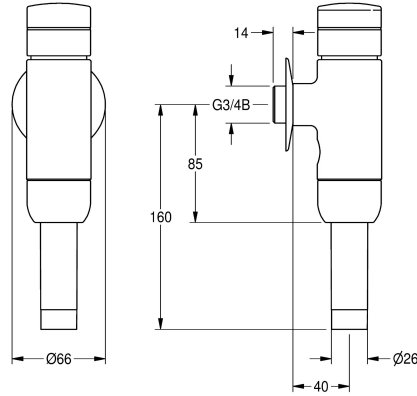

KWC AQUALINE WC flushing valve

Modell-Linie: AQUALINE | AQRM559
Flushing systems | Self closing wc flushing system

KWC-No.

2000100082
DN 15

2000100083
AQUALINE WC DN 20 flushing valve

2000066508
AQUALINE WC flushing valve DN 20, all-metal construction

AQUALINE WC flush valve for surface installation, flushing quantity and

flow rate adjustable, all-metal construction.

Technical Data

calculation flow rate cold wat

1 l/s

Flushing volume adjustable

yes

functional principle

hydraulic self-closing

hygiene flushing

no

diameter nominal

DN 20

inlet size

G 3/4 B

material fitting

brass

maximum flow pressure

4 bar

maximum flushing flow

1.3 l/s

maximum flush water volume

9 Liter

minimum flow pressure