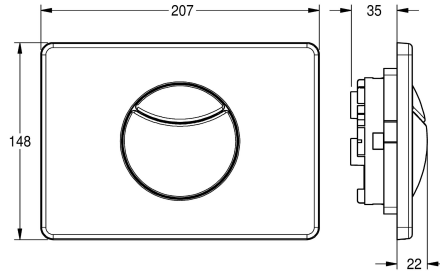

#### KWC-No.

**2000067493**

Flushing plate made of stainless steel with two buttons for dual flushing or start/stop flush

Flushing plate for wall-installation cistern, operation from front, 2-level flushing or start/stop flushing, consisting of operating button, button mounting, installation frame, fixing bolts and securing screw.

made of stainless steel.

Dimensions 207 x 148 mm (W x H)

#### Technical Data

Cover plate height	148 mm
Cover plate width	207 mm
functional principle	manual
material casing	stainless steel
material code casing	1.4301 Chrome Nickel steel V2A
overall depth	22 mm
overall height	148 mm
overall width	207 mm
surface finish	satin finished
surface finish casing	brushed
type of flushing fitting	for WC cistern