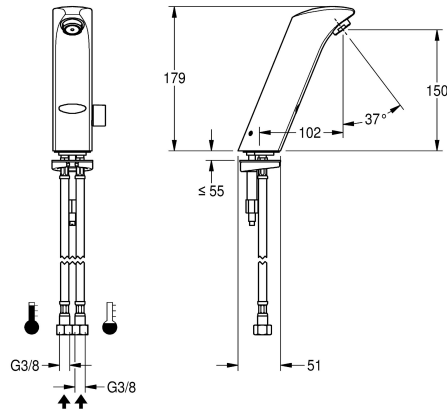

KWC PROTRONIC-S Electronic pillar mixer with battery operation

Modell-Linie: PROTRONIC-S | AQUA130
Taps | Electronic taps

KWC-No.

2000067773

PROTRONIC-S battery-supplied washbasin mixer with touch-free operation, DN 15 with aerator and integrated flow control, for connection to hot and cold water supply, polished chromium-plated

brass. With temperature selection lever and conversion set for concealed mixing device, 6 V battery.

Technical Data

with backflow preventer
calculation flow rate cold wat
calculation flow rate hot wate
default automatic hygiene flus
default flow time
depressurised
with filter
functional principle
hygiene flushing
diameter nominal
inlet size
Locking mechanism
material fitting
minimum flow pressure
type of mixing
number of batteries
Parameterization
Pop-up waste set
power supply connection
position of power connection
Type of power supply
protective system IP
with rosettes/cover plate
protective shutdown
sound insulation
Spout

yes
0.07 l/s
0.07 l/s
not activated
60 Seconds
no
yes
electronic self-closing
yes
DN 15
G 3/8
Top section, non-ceramic
brass-look
1 bar
yes
1
remote control
no
Battery 6 V
from bottom
Battery
IP65
no
yes
no
fixed

KWC PROTRONIC-S Electronic pillar mixer with battery operation

Modell-Linie: **PROTRONIC-S | AQUA130**
Taps | Electronic taps

spout projection	102 mm
surface finish fitting	chromed
surface treatment fitting	polished
temperature limit	yes
thermal disinfection	no
with transformer/power supply	no
type of batteries	CR-P2 Lithium battery 6V
type of mounting	tap hole
type of operation	sensor operation
type of sensor	opto-electronic sensor
type of tap	pillar tap
volume flow rate at 3 bar	0.1 l/s
water connection	hose (gland nut)
Accent colour	none
Basic colour	chrome-look (glossy)