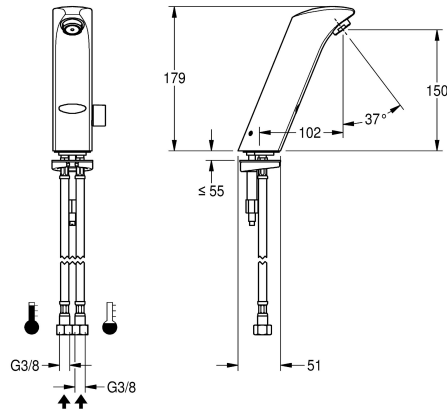

KWC PROTRONIC-S Electronic pillar mixer with battery operation

Modell-Linie: PROTRONIC-S | AQUA130
Taps | Electronic taps

KWC-No.

2000067773

PROTRONIC-S battery-supplied washbasin mixer with touch-free operation, DN 15 with aerator and integrated flow control, for connection to hot and cold water supply, polished chromium-plated

brass. With temperature selection lever and conversion set for concealed mixing device, 6 V battery.

Technical Data

with backflow preventer
calculation flow rate cold wat
calculation flow rate hot wate
default automatic hygiene flus
default flow time
depressurised
with filter
functional principle
hygiene flushing
diameter nominal
inlet size
Locking mechanism
material fitting
minimum flow pressure
type of mixing
number of batteries
Parameterization
Pop-up waste set
power supply connection
position of power connection
Type of power supply
protective system IP
with rosettes/cover plate
protective shutdown
sound insulation
Spout

yes
0.07 l/s
0.07 l/s
not activated
60 Seconds
no
yes
electronic self-closing
yes
DN 15
G 3/8
Top section, non-ceramic
brass
1 bar
yes
1
remote control
no
Battery 6 V
from bottom
Battery
IP65
no
yes
no
fixed

KWC PROTRONIC-S Electronic pillar mixer with battery operation

Modell-Linie: **PROTRONIC-S | AQUA130**
Taps | Electronic taps

spout projection	102 mm
surface finish fitting	chromed
surface treatment fitting	polished
temperature limit	yes
thermal disinfection	no
with transformer/power supply	no
type of batteries	CR-P2 Lithium battery 6V
type of mounting	tap hole
type of operation	sensor operation
type of sensor	opto-electronic sensor
type of tap	pillar tap
volume flow rate at 3 bar	0.1 l/s
water connection	hose (gland nut)
Accent colour	none
Basic colour	chrome-look (glossy)