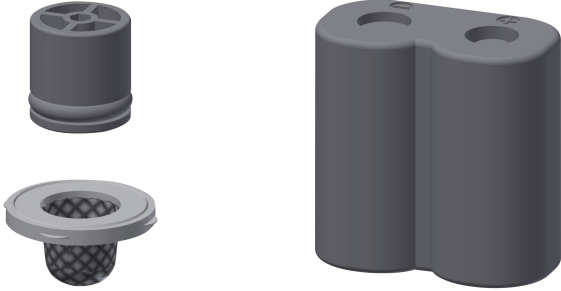

KWC PROTRONIC-S Electronic pillar mixer with battery operation

Modell-Linie: PROTRONIC-S | AQUA130
Taps | Electronic taps

Spare part set

2000105106
EPRTR0009

Lithium battery 6 V

2000104846
EPRTR0008