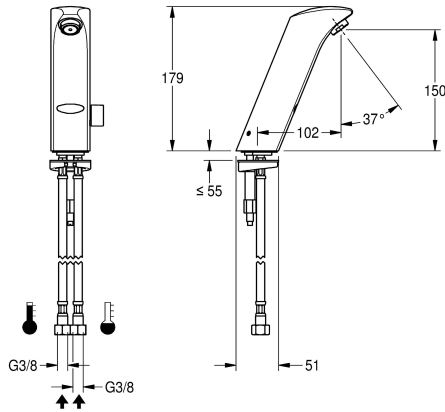

## KWC PROTRONIC-S Electronic pillar mixer with battery operation

Modell-Linie: PROTRONIC-S | AQUA130  
Kranar | Elektroniska kranar