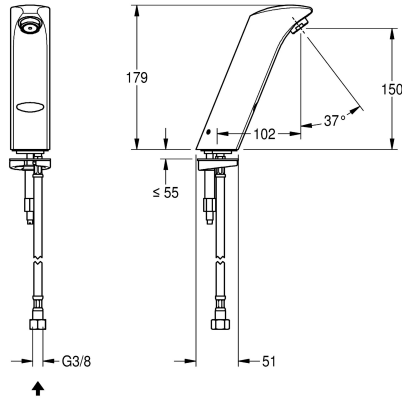

KWC PROTRONIC-S Electronic pillar tap with battery operation

Modell-Linie: PROTRONIC-S | AQUA131
Taps | Electronic taps

KWC-No.

2000067774

PROTRONIC-S battery-supplied washbasin tap with touch-free operation, DN 15 with aerator and integrated flow control, for

connection to pre-mixed warm or cold water supply, polished chromium-plated brass, 6 V battery.

Technical Data

with backflow preventer

calculation flow rate cold wat

default automatic hygiene flus

default flow time

depressurised

with filter

functional principle

hygiene flushing

diameter nominal

inlet size

Locking mechanism

material fitting

minimum flow pressure

type of mixing

number of batteries

Parameterization

Pop-up waste set

power supply connection

position of power connection

Type of power supply

protective system IP

with rosettes/cover plate

protective shutdown

sound insulation

Spout

spout projection

surface finish fitting

no

0.1 l/s

not activated

60 Seconds

no

yes

electronic self-closing

yes

DN 15

G 3/8

Top section, non-ceramic

brass-lock

1 bar

no

1

remote control

no

Battery 6 V

from bottom

Battery

IP65

no

yes

no

fixed

102 mm

chromed