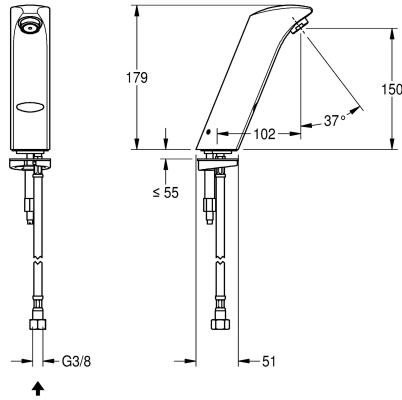

## KWC PROTRONIC-S Electronic pillar tap with battery operation

Modell-Linie: PROTRONIC-S | AQUA131  
Taps | Electronic taps