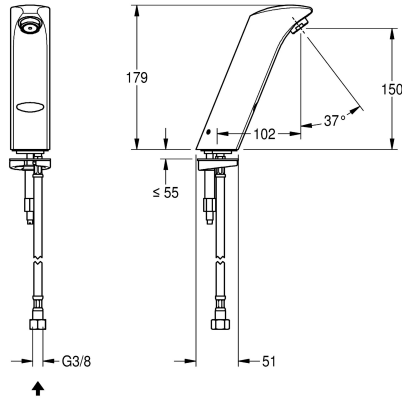

KWC PROTRONIC-S Electronic pillar tap with battery operation

Modell-Linie: PROTRONIC-S | AQUA131
Taps | Electronic taps

KWC-No.

2000067774

PROTRONIC-S battery-supplied washbasin tap with touch-free operation, DN 15 with aerator and integrated flow control, for

connection to pre-mixed warm or cold water supply, polished chromium-plated brass, 6 V battery.

Technical Data

with backflow preventer

calculation flow rate cold wat

default automatic hygiene flus

default flow time

depressurised

with filter

functional principle

hygiene flushing

diameter nominal

inlet size

Locking mechanism

material fitting

minimum flow pressure

type of mixing

number of batteries

Parameterization

Pop-up waste set

power supply connection

position of power connection

Type of power supply

protective system IP

with rosettes/cover plate

protective shutdown

sound insulation

Spout

spout projection

surface finish fitting

no

0.1 l/s

not activated

60 Seconds

no

yes

electronic self-closing

yes

DN 15

G 3/8

Top section, non-ceramic

brass

1 bar

no

1

remote control

no

Battery 6 V

from bottom

Battery

IP65

no

yes

no

fixed

102 mm

chromed