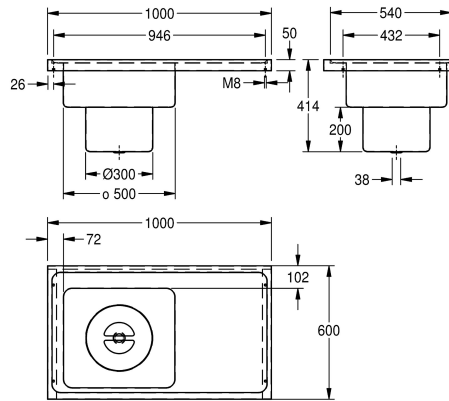

KWC SIRIUS Plaster sink

Modell-Linie: SIRIUS | SIRX836
Utility sinks | Cleaners sinks

KWC-No.

2000071901

Draining surface left, bowl dimensions 450 x 500 x 150 mm (W x H x D)

2000071902

Drainboard right

drainer position

left

right

Plaster sink for work top mounting, stainless steel, surface satin finished, material thickness 1.5 mm, seamless welded bowl with diameter 450 x 500 x 150 mm, bowl and drain board with revolving channel, 1 1/2" centric waste hole punch, removable

plaster basket with cover.

Drainboard right
Dimensions 1000 x 420 x 600 mm (W x H x D)

Technical Data

bowl position	left
bowl construction	radius corners
bowl - bowl height	200 mm
bowl - depth	440 mm
bowl - width	500 mm
brushes	without brushes
drainer position	right
drainer or storage	drainer
grid	no
material	stainless steel
material code	1.4301 Chrome Nickel steel V2A
material thickness	1.2 mm
number of waste holes	1
outlet size	DN 40
overall depth	600 mm
overall height	420 mm
overall width	1,000 mm
overflow	no
rear upstand	yes
wash riffle	no
spillway	no
splash back	no
sump	yes

bowl position	left
bowl construction	radius corners
bowl - bowl height	200 mm
bowl - depth	440 mm
bowl - width	500 mm
brushes	without brushes
drainer position	right
drainer or storage	drainer
grid	no
material	stainless steel
material code	1.4301 Chrome Nickel steel V2A
material thickness	1.2 mm
number of waste holes	1
outlet size	DN 40
overall depth	600 mm
overall height	420 mm
overall width	1,000 mm
overflow	no
rear upstand	yes
wash riffle	no
spillway	no
splash back	no
sump	yes