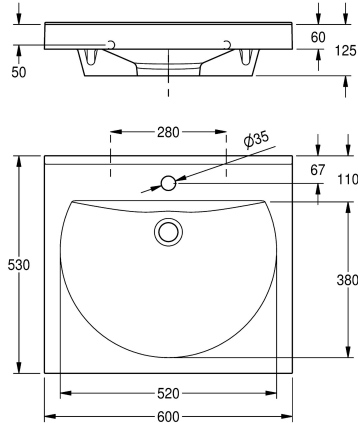

KWC RONDA Single washbasin

Modell-Linie: **RONDA | ANMW211**
Washbasins & Washtroughs | Wash basins

KWC-No.

2000090005

With 35 mm diameter tap hole

2000090004

Without tap holes

number of tap holes

1

RONDA single washbasin made of MIRANIT resin-bonded mineral material with smooth and pore-free surface (temperature-resistant up to 80 °C). Colour Alpine white. With seamless round bowl, flattened out at the rear, without overflow. Mounting on washbasin back panel. Rear contoured edge. Three-sided apron 60 mm (H).

With tap hole 35 mm (D). Mounting material included.

Dimensions 600 x 125 x 530 mm (W x H x D)
Bowl dimensions 520 x 90 x 380 mm (W x H x D)

Technical Data

bowl position	Center
bowl - bowl height	90 mm
bowl - depth	380 mm
bowl shape	circle with straight sides
bowl - width	520 mm
colour	alpinewhite
material	mineral material
material code	Miranit
overall depth	530 mm
overall height	125 mm
overall width	600 mm
overflow	no
rear upstand	yes
siphon included	no
splash back	no
number of tap holes	1
tap hole diameter	35 mm
tap hole position	middle
tap ledge	yes
type of mounting	wall mounting
waste hole position	centre back
waste hole projection	185 mm
waste kit included	no

bowl position	Center
bowl - bowl height	90 mm
bowl - depth	380 mm
bowl shape	circle with straight sides
bowl - width	520 mm
colour	alpinewhite
material	mineral material
material code	Miranit
overall depth	530 mm
overall height	125 mm
overall width	600 mm
overflow	no
rear upstand	yes
siphon included	no
splash back	no
number of tap holes	1
tap hole diameter	35 mm
tap hole position	middle
tap ledge	yes
type of mounting	wall mounting
waste hole position	centre back
waste hole projection	185 mm
waste kit included	no