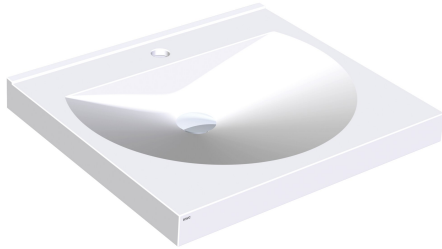

KWC RONDA Single washbasin

Modell-Linie: **RONDA | ANMW211**
Washbasins & Washtroughs | Wash basins

KWC-No.

2000090005

With 35 mm diameter tap hole

2000090004

Without tap holes

number of tap holes

1

RONDA single washbasin made of MIRANIT resin-bonded mineral material with smooth and pore-free surface (temperature-resistant up to 80 °C). Colour Alpine white. With seamless round bowl, flattened out at the rear, without overflow. Mounting on washbasin back panel. Rear contoured edge. Three-sided apron 60 mm (H).

With tap hole 35 mm (D). Mounting material included.

Dimensions 600 x 125 x 530 mm (W x H x D)
Bowl dimensions 520 x 90 x 380 mm (W x H x D)

Technical Data

bowl position	Center
bowl - bowl height	90 mm
bowl - depth	380 mm
bowl shape	circle with straight sides
bowl - width	520 mm
colour	alpinewhite
material	mineral material
material code	Miranit
overall depth	530 mm
overall height	125 mm
overall width	600 mm
overflow	no
rear upstand	yes
siphon included	no
splash back	no
number of tap holes	1
tap hole diameter	35 mm
tap hole position	middle
tap ledge	yes
type of mounting	wall mounting
waste hole position	centre back
waste hole projection	185 mm
waste kit included	no

bowl position	Center
bowl - bowl height	90 mm
bowl - depth	380 mm
bowl shape	circle with straight sides
bowl - width	520 mm
colour	alpinewhite
material	mineral material
material code	Miranit
overall depth	530 mm
overall height	125 mm
overall width	600 mm
overflow	no
rear upstand	yes
siphon included	no
splash back	no
number of tap holes	1
tap hole diameter	35 mm
tap hole position	middle
tap ledge	yes
type of mounting	wall mounting
waste hole position	centre back
waste hole projection	185 mm
waste kit included	no