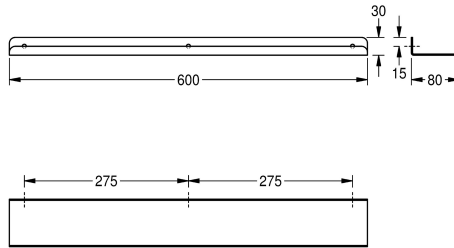

### KWC-No.

**2000056718**

Shelf, dimensions 300 x 30 x 80 mm (W x H x D)

**2000102702**

Width 500 mm

**2000090054**

Width 600 mm

### overall width

300 mm

500 mm

600 mm

Shelf for wall mounting, stainless steel, surface satin finished, Material thickness 2 mm, rounded edges, protection edge at front. Includes stainless steel crosshead screws and dowels.

Length 600 mm

### Technical Data

material	stainless steel
material code	1.4301 Chrome Nickel steel V2A
material thickness	2 mm
overall depth	80 mm
overall height	30 mm
overall width	600 mm
surface finish	satin finished
type of fixing	screw
type of mounting	wall mounting