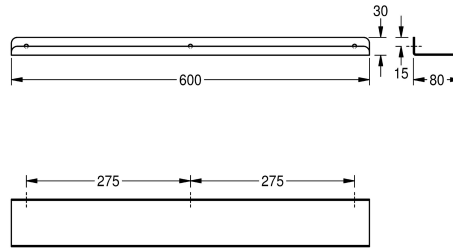

KWC HEAVY-DUTY Storage shelf

Modell-Linie: HEAVYDUTY | TA600HD
Accessories | Shelves

KWC-No.

2000056718

Shelf, dimensions 300 x 30 x 80 mm (W x H x D)

2000102702

Width 500 mm

2000090054

Width 600 mm

overall width

300 mm

500 mm

600 mm

Shelf for wall mounting, stainless steel, surface satin finished, Material thickness 2 mm, rounded edges, protection edge at front. Includes stainless steel crosshead screws and dowels.

Length 600 mm

Technical Data

material

stainless steel

material code

1.4301 Chrome Nickel steel V2A

material thickness

2 mm

overall depth

80 mm

overall height

30 mm

overall width

600 mm

surface finish

satin finished